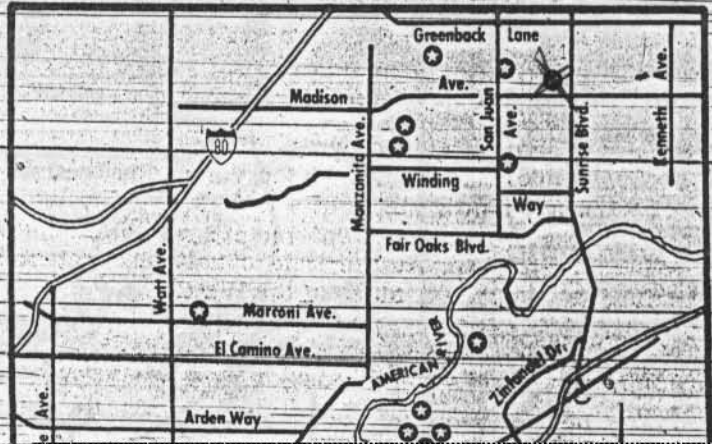

# Rapist Makes 19th Attack After Binding Victim, Mate

By BILL WILSON  
Bee Staff Writer

The east area rapist attacked his 19th victim this morning after awakening a Glenbrook area couple and holding them at gunpoint while he tied them up and covered their heads with blankets, police said.

Circled stars locate places where the east area rapist has struck. Arrow marks location of the latest attack, which

T  
Blv  
tert  
doo  
ban  
A  
inn  
rec  
liat  
cor  
pre  
A  
int  
reo  
ori

heraton inn opened in only one direction — out — as the hostelry was closed down today by the U.S. referee in bankruptcy. Helen Musch, a maid, left the lobby with a plant. Service trucks were parked in front of the main entrance and the official notice showed the inn is now in court custody.